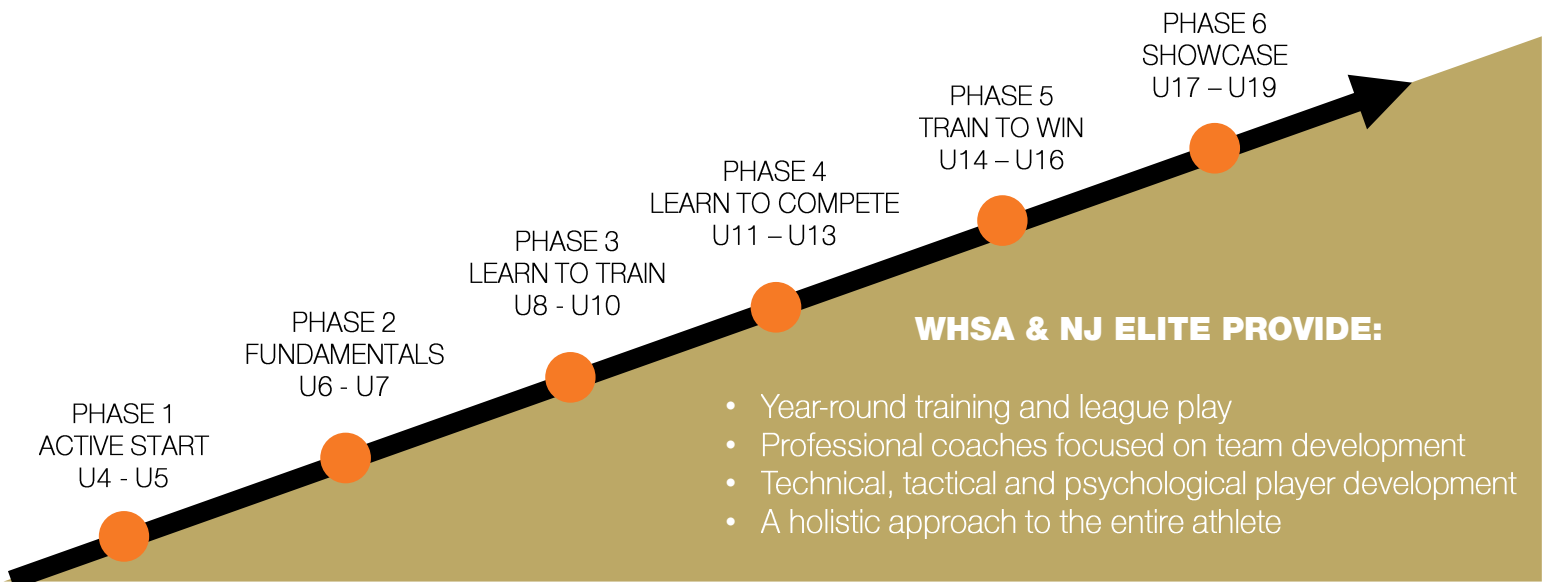

THE WHSA/NJ ELITE Player Development Pathway